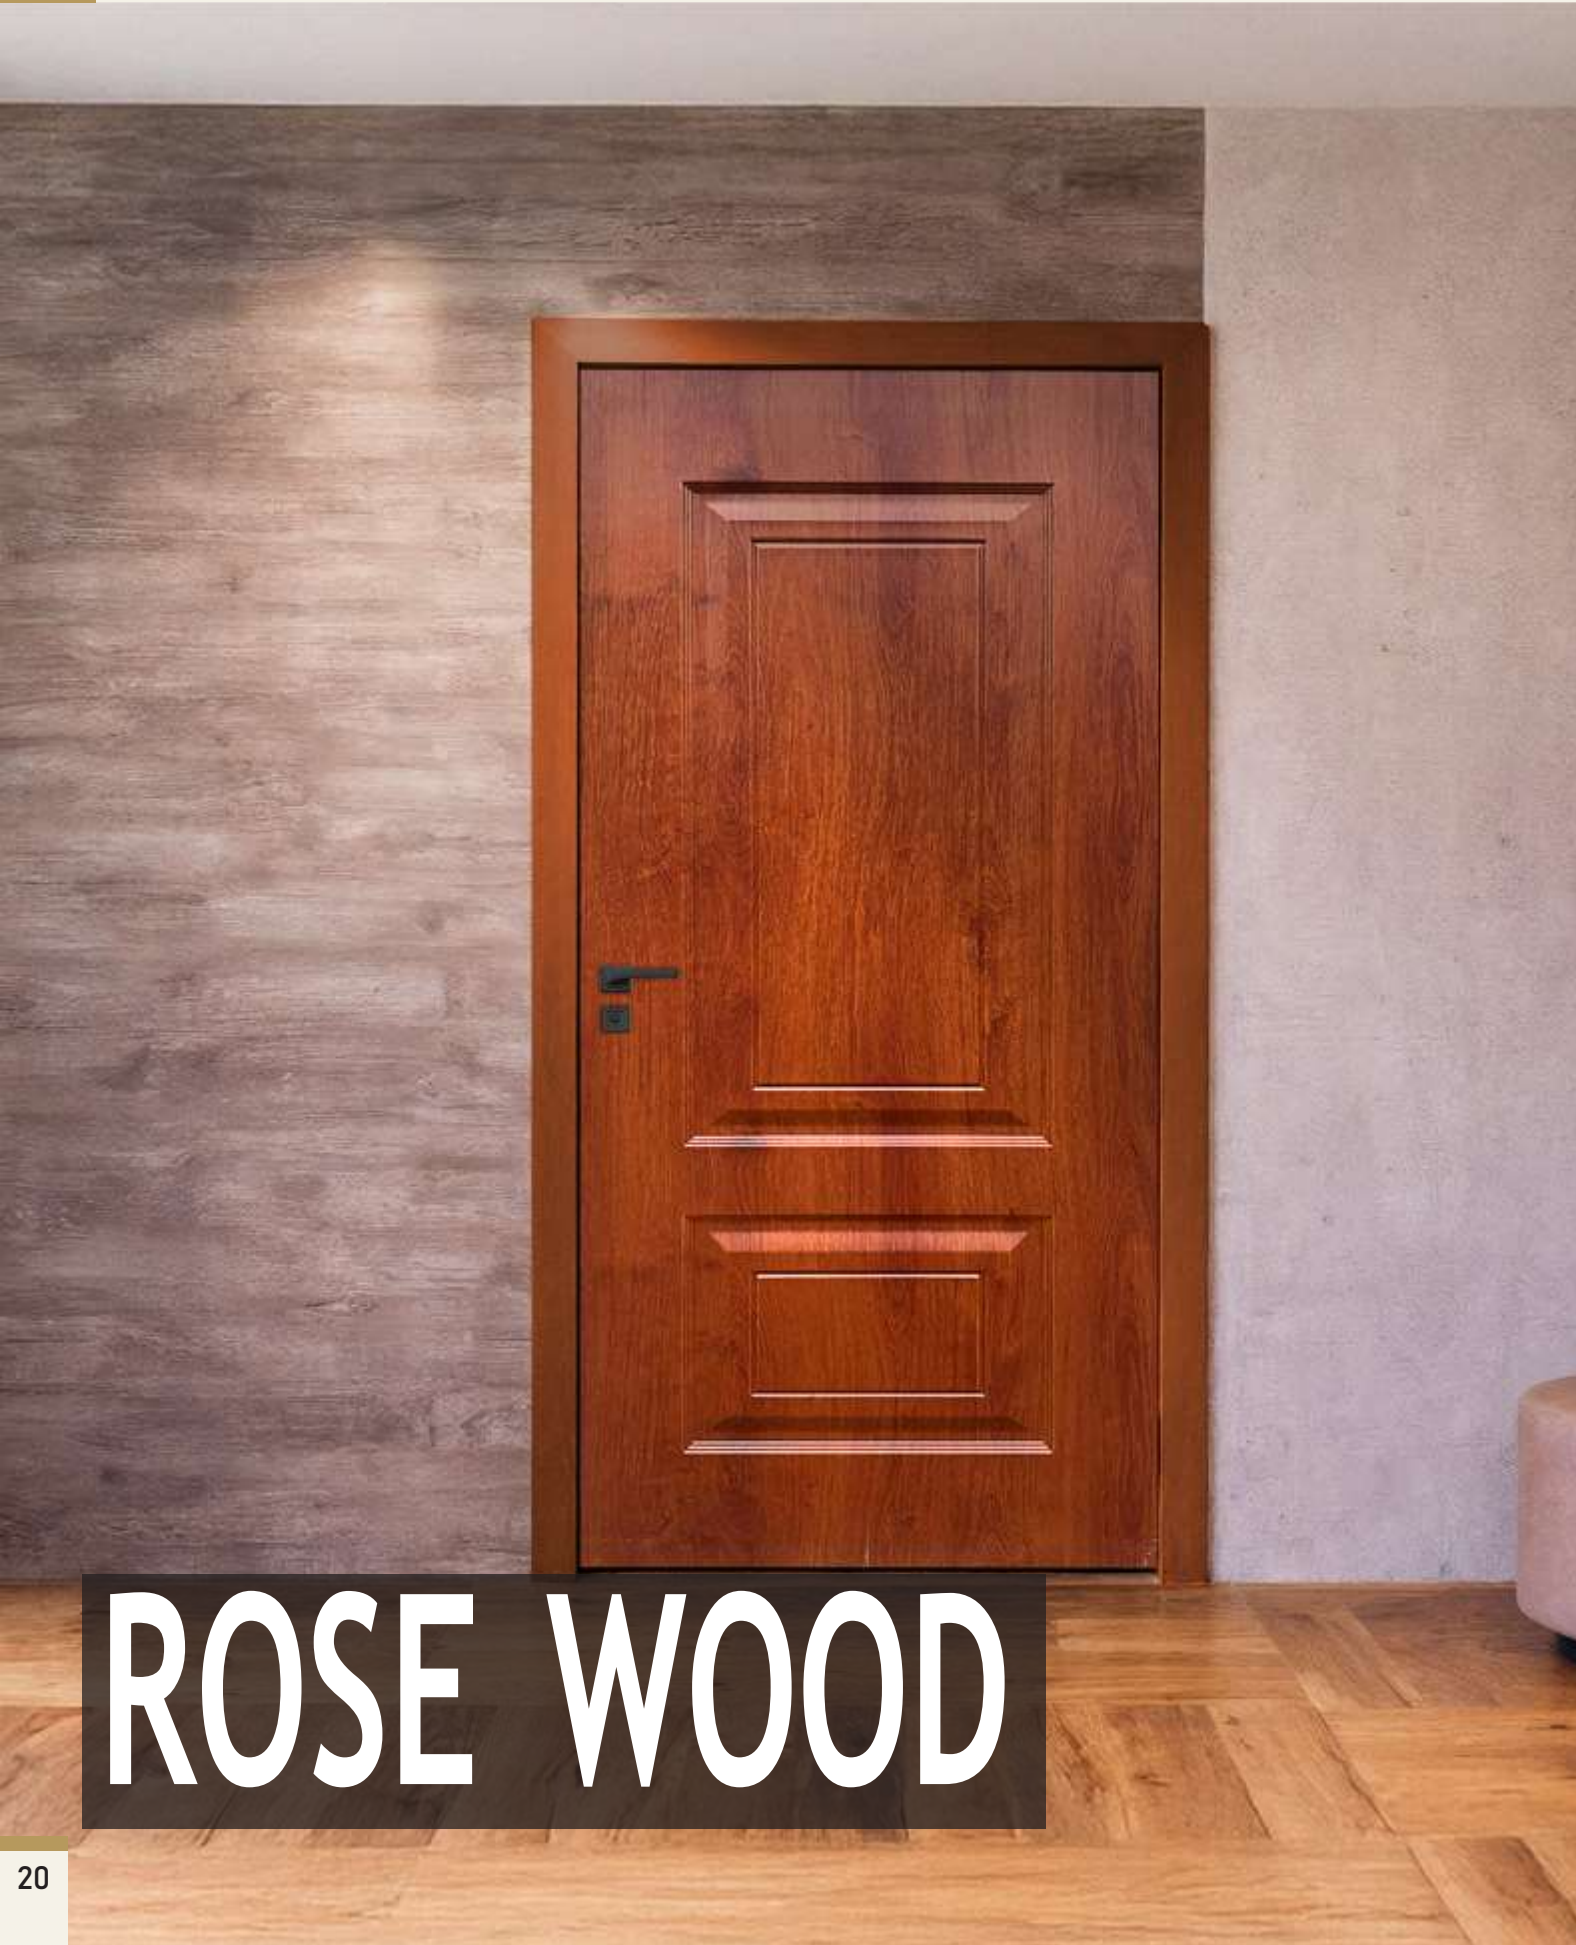

ROSE WOOD

ROSE WOOD

Item Number : NACWP0045
Size : 2100mm x 900mm