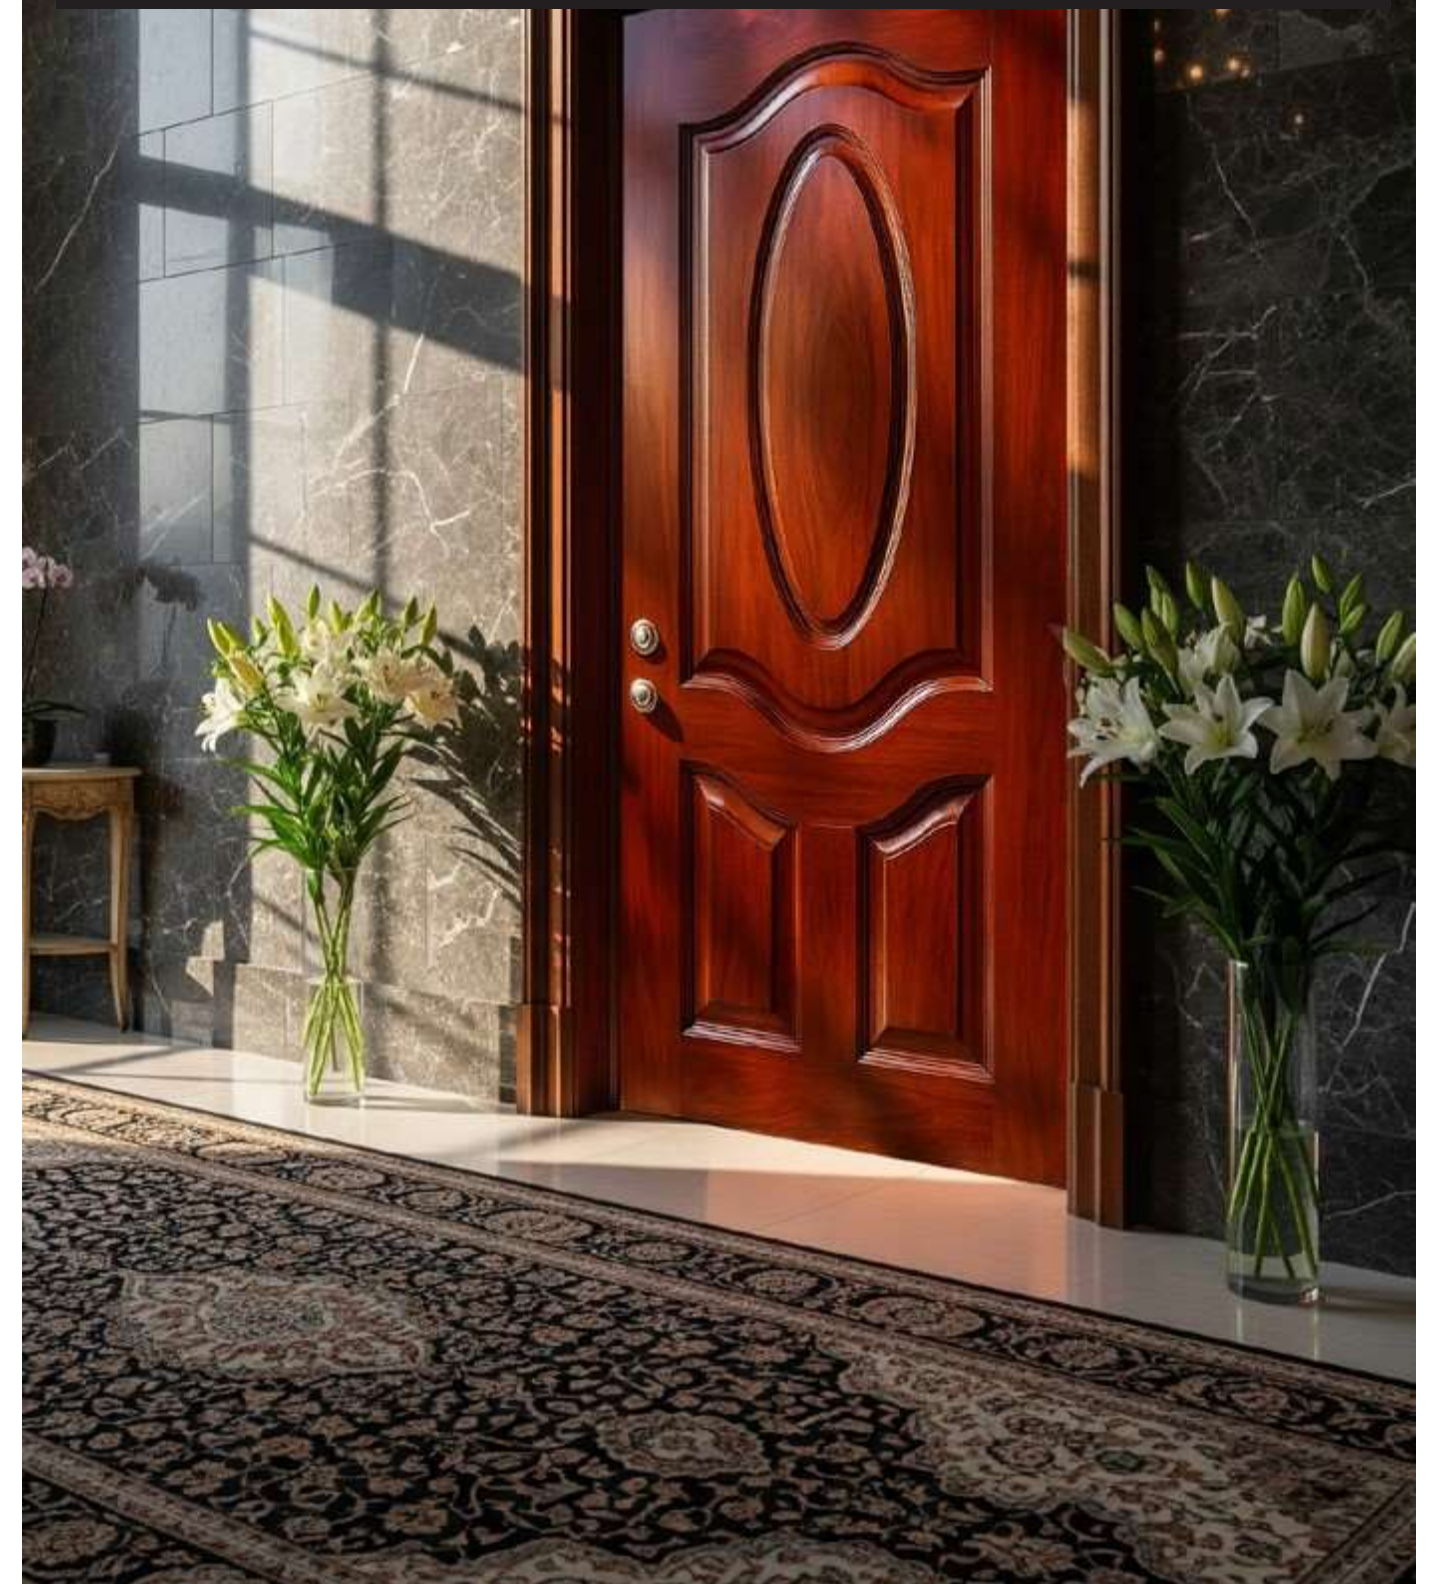

STEP INTO NASKER.