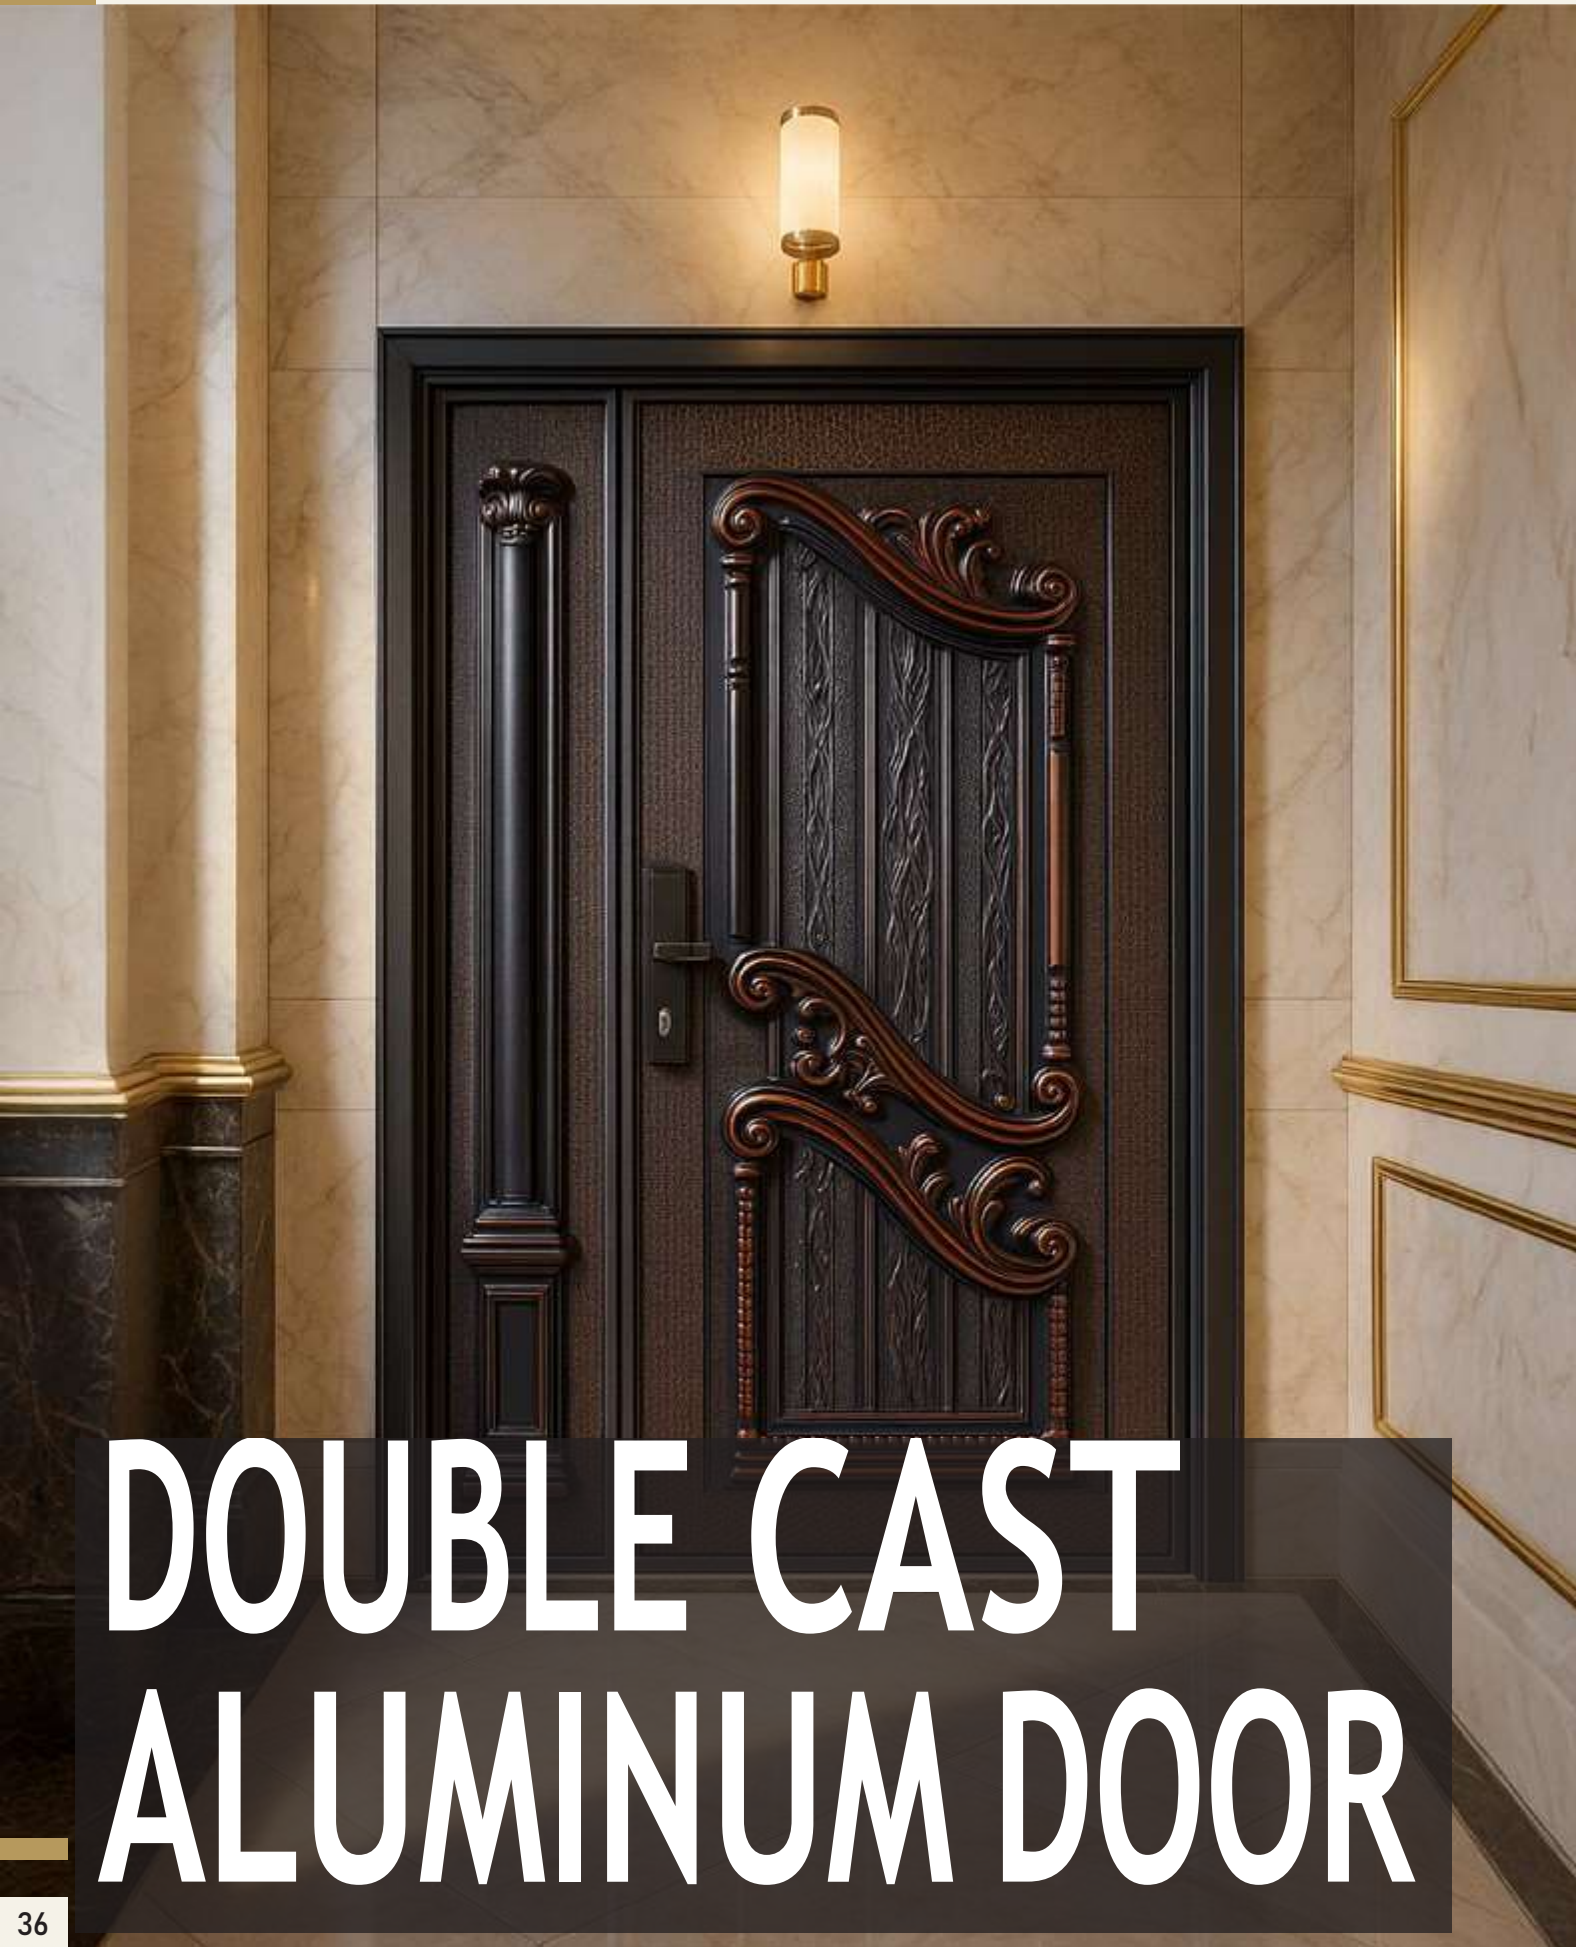

Color Available : Black
Type : Exterior Security
Door

Material : Steel and
Aluminum

Features:

- High security
- Heavy-duty
- Durable construction

DOUBLE STEEL SECURITY DOOR

DOUBLE CAST ALUMINUM DOOR

DOUBLE CAST ALUMINUM DOOR